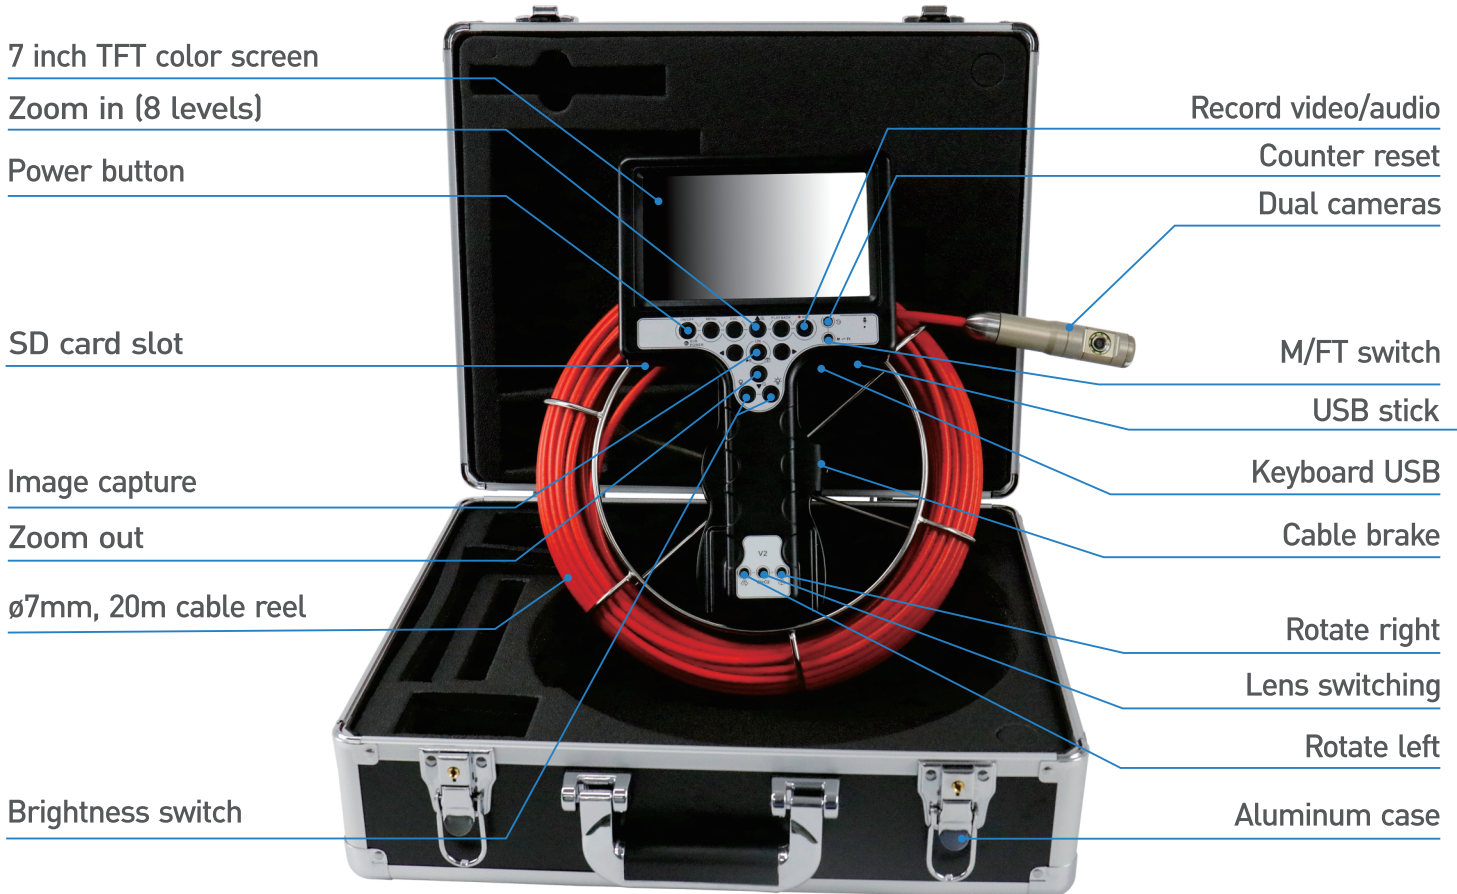

WPS-B1-C25H

- ★ One-touch video/audio recording and image capture
- ★ Zoom function (8 levels)
- ★ Cable M/FT counter
- ★ Support max 256GB SD card or USB stick
- ★ Dual lens, Pan 360° rotation
- ★ 7-hour battery life

Accessories

 <p>C25H</p>	<p>Dual camera Camera size: $\varnothing 25\text{mm} \times 101\text{mm}$ Pixel: 1280*720 Leds: 9pcs (x2) View angle: 85° Rotation: Pan 360° Waterproof: IP68</p>		<p>Storage medium: 8GB SD card & USB stick Movie format: AVI Photo format: JPEG 8 levels digital zoom Camera rotation control; C1,C2 Switching</p> <p>Screen size: 7 inch TFT color screen Screen pixel: 1024*600</p>
	<p>Cable size: $\varnothing 330 \times 132\text{mm}$ Cable length: 20m Cable diameter: $\varnothing 7\text{mm}$ Running time: ≥ 7 hours</p>		<p>Size: 440(L)*395(W)*165(H)mm Case material: Fireproof board and aluminum alloy</p>
<p>Optional</p>	 Adapter  C23H	